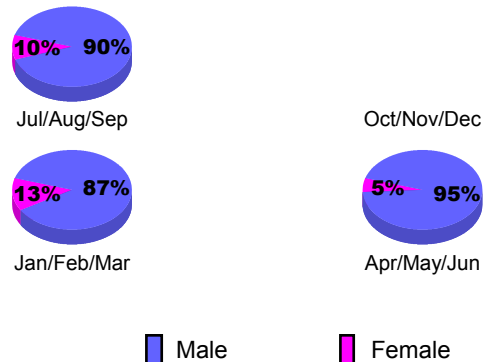

GMT: **Christiane Lafeld**

Location: **AUSTRIA**

GMT CA: **4**

**CLUBS**

Month	New Club Goal	Actual New Clubs	Actual Dropped Clubs	Gain/Loss of Clubs
<b>2012-2013</b>				
Jul/Aug/Sep	0	0	0	0
Oct/Nov/Dec	1	0	0	0
Jan/Feb/Mar	0	0	0	0
Apr/May/June	1	1	0	1
<b>Totals</b>	<b>2</b>	<b>1</b>	<b>0</b>	<b>1</b>

**Club Results 2012-2013**

Goal, New, Dropped, Gain/Loss

**YTD Status Quo Clubs 2012-2013**

Status Quo Clubs Compared to Status Quo Members

**Club Gain/Loss 2012-2013**

**MEMBERSHIP**

Month	Net Memb Goal	Actual New Memb	Actual Dropped Memb	Gain/Loss of Memb
<b>2012-2013</b>				
Jul/Aug/Sep	0	58	30	28
Oct/Nov/Dec	20	4	11	-7
Jan/Feb/Mar	5	43	28	15
Apr/May/June	25	64	11	53
<b>Totals</b>	<b>50</b>	<b>169</b>	<b>80</b>	<b>89</b>

**Membership Results 2012-2013**

Goal, New, Dropped, Gain/Loss

**Gender Comparison 2012-2013**

**Membership Gain/Loss 2012-2013**