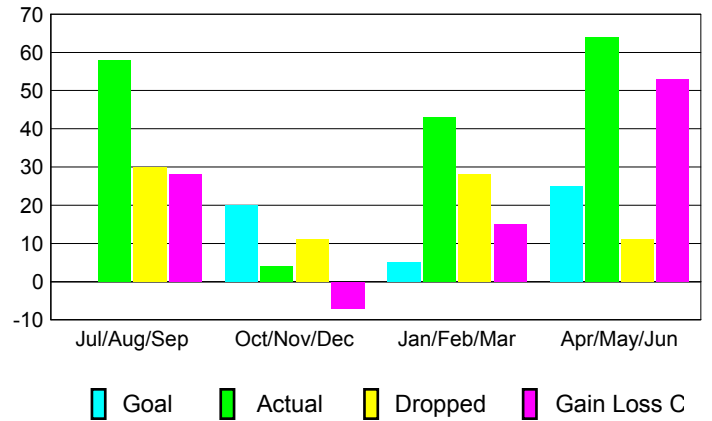

GMT: **Christiane Lafeld**

Location: **AUSTRIA**

GMT CA: **4**

**CLUBS**

Month	New Club Goal	Actual New Clubs	Actual Dropped Clubs	Gain/Loss of Clubs
<b>2012-2013</b>				
Jul/Aug/Sep	0	0	0	0
Oct/Nov/Dec	1	0	0	0
Jan/Feb/Mar	0	0	0	0
Apr/May/June	1	1	0	1
<b>Totals</b>	<b>2</b>	<b>1</b>	<b>0</b>	<b>1</b>

**Club Results 2012-2013**

Goal, New, Dropped, Gain/Loss

**YTD Status Quo Clubs 2012-2013**

Status Quo Clubs Compared to Status Quo Members

**Club Gain/Loss 2012-2013**

**MEMBERSHIP**

Month	Net Memb Goal	Actual New Memb	Actual Dropped Memb	Gain/Loss of Memb
<b>2012-2013</b>				
Jul/Aug/Sep	0	58	30	28
Oct/Nov/Dec	20	4	11	-7
Jan/Feb/Mar	5	43	28	15
Apr/May/June	25	64	11	53
<b>Totals</b>	<b>50</b>	<b>169</b>	<b>80</b>	<b>89</b>

**Membership Results 2012-2013**

Goal, New, Dropped, Gain/Loss

**Gender Comparison 2012-2013**

**Membership Gain/Loss 2012-2013**