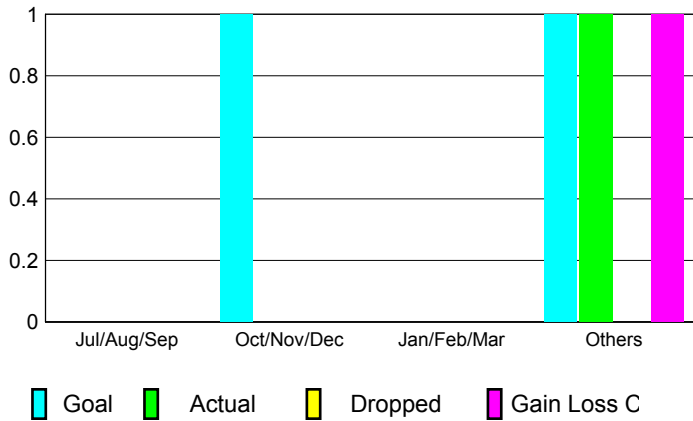

GMT: **Christiane Lafeld**

Location: **AUSTRIA**

GMT CA: **4**

**CLUBS**

Month	New Club Goal	Actual New Clubs	Actual Dropped Clubs	Gain/Loss of Clubs
<b>2012-2013</b>				
Jul/Aug/Sep	0	0	0	0
Oct/Nov/Dec	1	0	0	0
Jan/Feb/Mar	0	0	0	0
Apr/May/June	1	1	0	1
<b>Totals</b>	<b>2</b>	<b>1</b>	<b>0</b>	<b>1</b>

**Club Results 2012-2013**

Goal, New, Dropped, Gain/Loss

**YTD Status Quo Clubs 2012-2013**

Status Quo Clubs Compared to Status Quo Members

**Club Gain/Loss 2012-2013**

**MEMBERSHIP**

Month	Net Memb Goal	Actual New Memb	Actual Dropped Memb	Gain/Loss of Memb
<b>2012-2013</b>				
Jul/Aug/Sep	0	58	30	28
Oct/Nov/Dec	20	4	11	-7
Jan/Feb/Mar	5	43	28	15
Apr/May/June	25	64	11	53
<b>Totals</b>	<b>50</b>	<b>169</b>	<b>80</b>	<b>89</b>